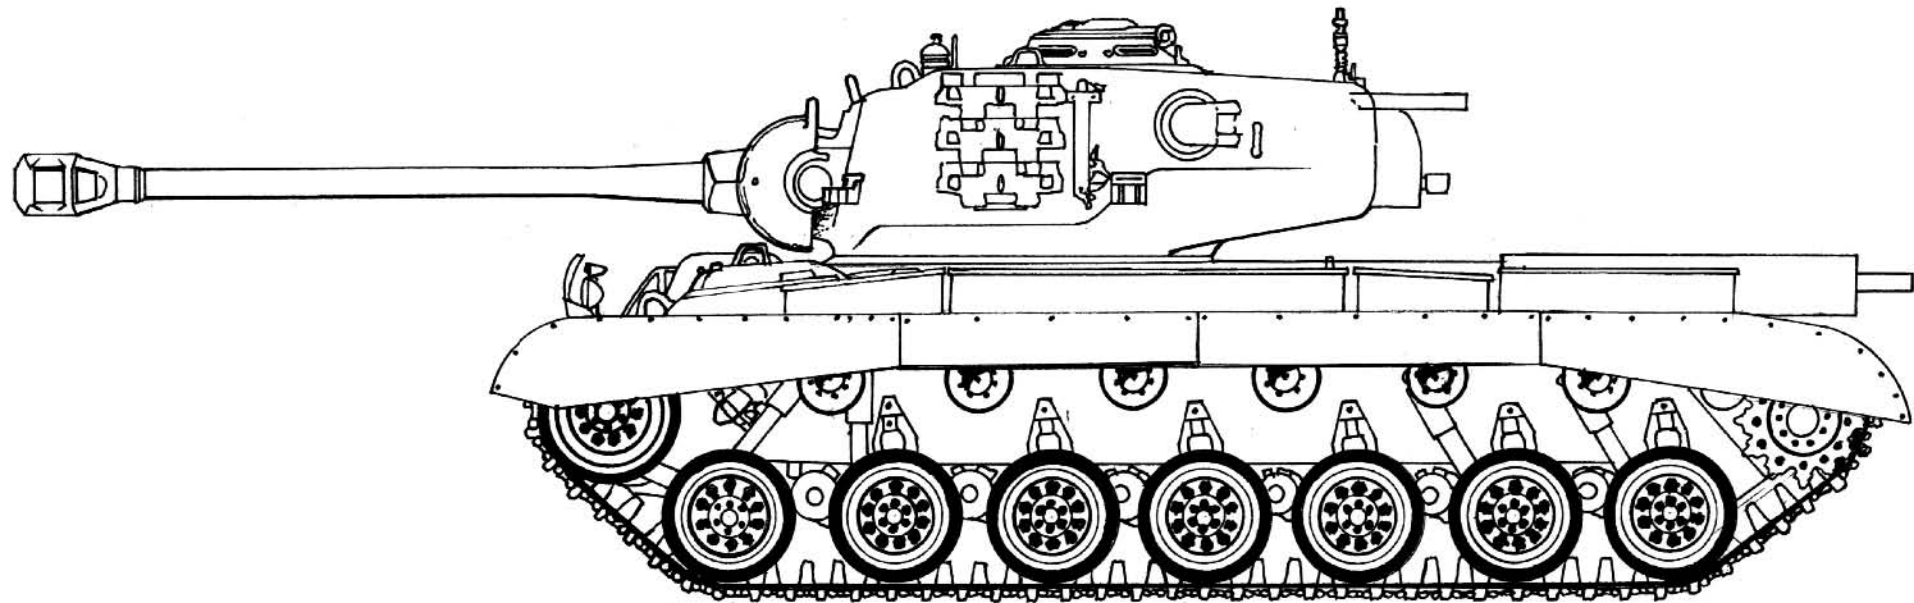

T32-DETROIT TANK ARSENAL 1945

D. Howarth 2007

1:35 Scale when bar measures 4cm

T32-DETROIT TANK ARSENAL 1945

A. Howarth 2007

1:35 Scale when bar measures 4cm