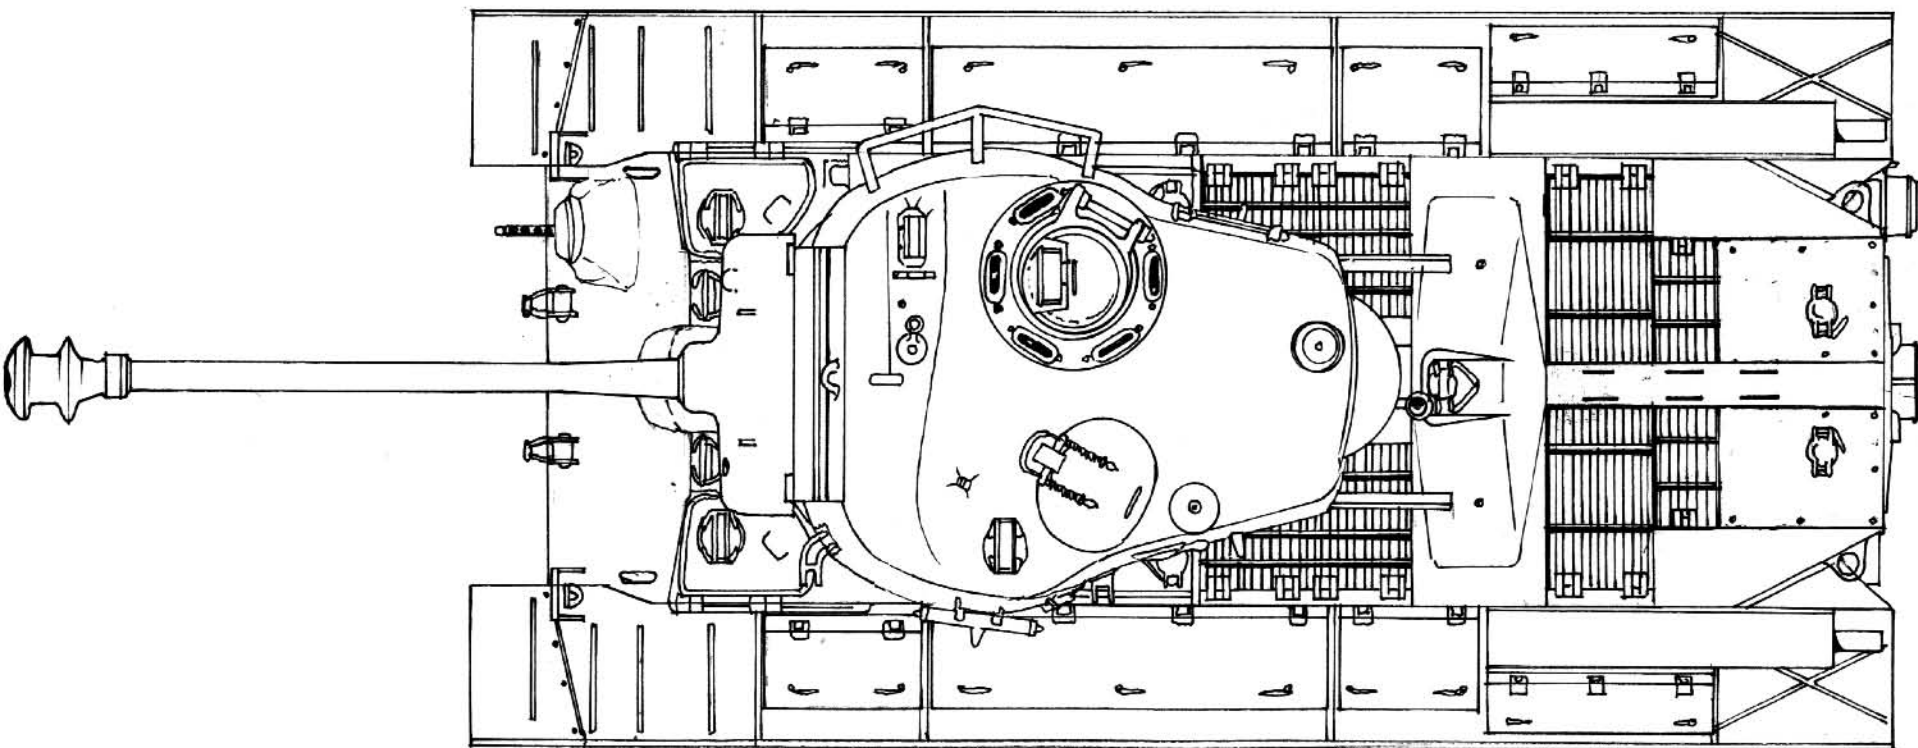

T32-DETROIT TANK ARSENAL 1945

D. Howarth 2007

1:35 Scale when bar measures 4cm

T32-DETROIT TANK ARSENAL 1945

A. Howarth 2007

1:35 Scale when bar measures 4cm