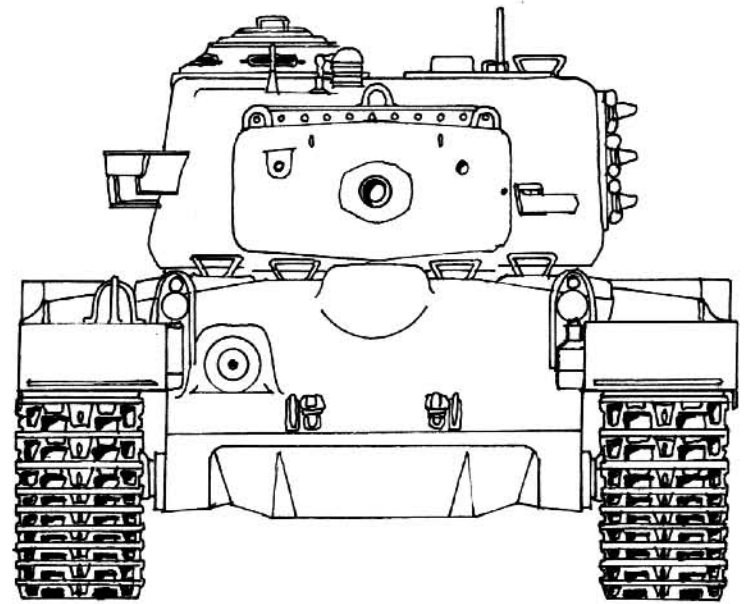

T32-DETROIT TANK ARSENAL 1945

D. Howarth 2007

1:35 Scale when bar measures 4cm

T32-DETROIT TANK ARSENAL 1945

A. Howarth 2007

1:35 Scale when bar measures 4cm