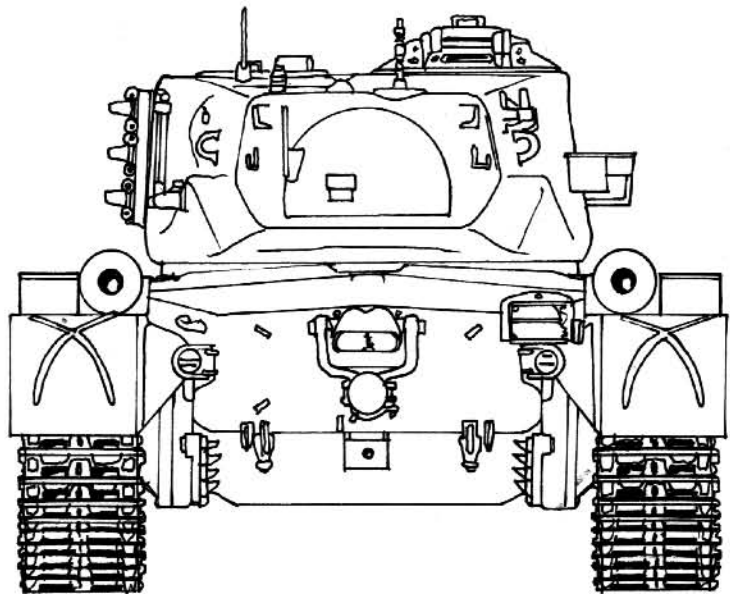

T32-DETROIT TANK ARSENAL 1945

D. Howarth 2007

1:35 Scale when bar measures 4cm

T32-DETROIT TANK ARSENAL 1945

A. Howarth 2007

1:35 Scale when bar measures 4cm